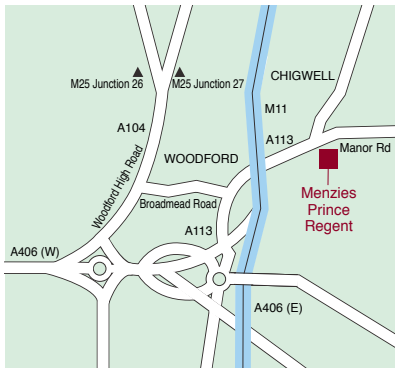

Location

Menzies Prince Regent

LONDON

Road: Located in Woodford Bridge, the hotel is ideally situated for travel into the city or the West End and also benefits from excellent access to the M25 and the home counties.

If coming into London from the Home Counties it is advisable to exit the M25 at J26 and then continue through Loughton and Chigwell as opposed to taking the M11.

Rail: Woodford underground station (Central Line) is 1 mile.

Air: Stansted Airport is 30 miles from the hotel, Heathrow Airport is 40 miles from the hotel and Gatwick Airport is 75 miles from the hotel.

Menzies Prince Regent

Manor Road • Woodford Bridge • Essex • IG8 8AE

- Corporate Travel
- Meetings and Events
- Weddings and Celebrations
- Leisure Breaks

The Hotel

Conveniently located just two miles from the M11, eight miles from junction 26 of the M25 and only 30 miles from Stansted Airport, the Menzies Prince Regent is a stylish hotel offering four-star standards of facilities and service.